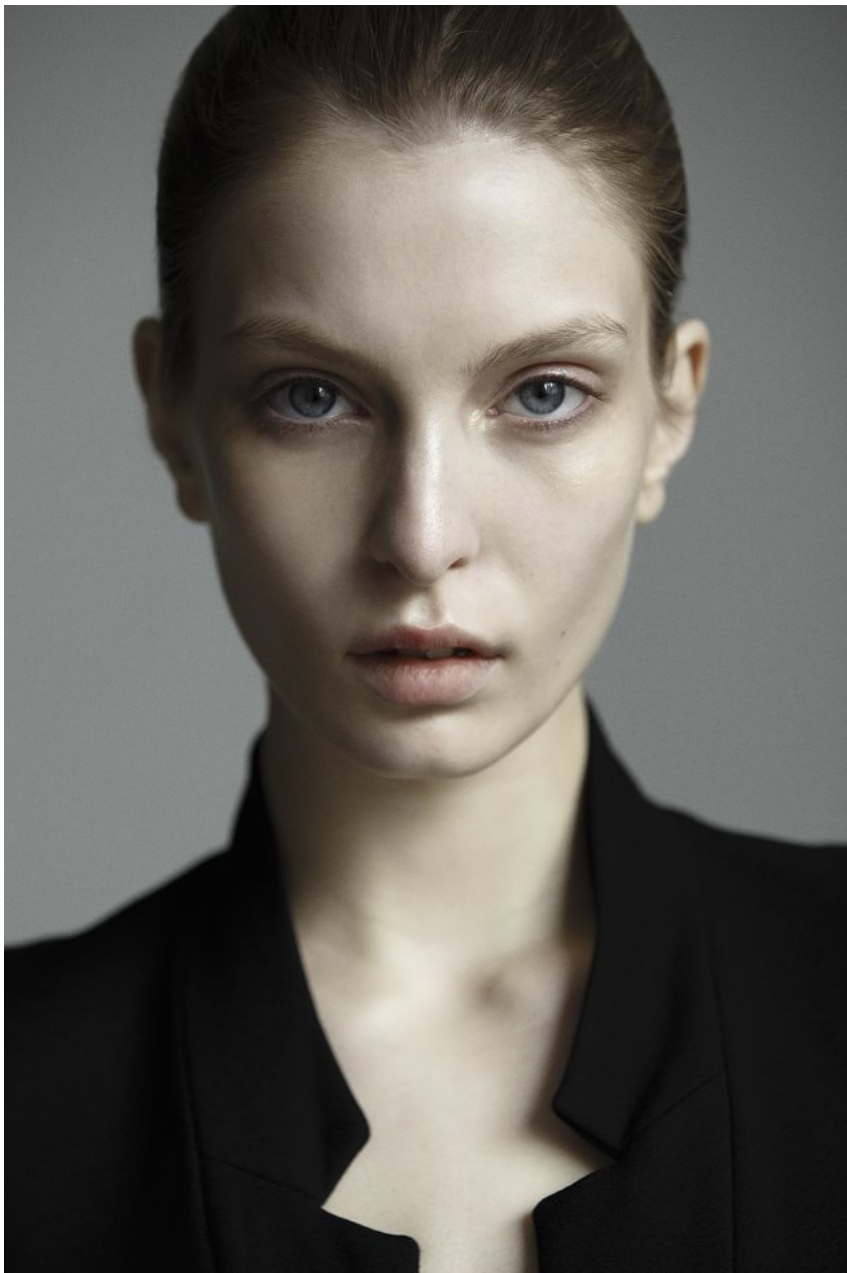

**JORDAN
SWAIL**

@JORDANSWAIL
6 851 FOLLOWERS

HEIGHT 5' 10"   BUST 32"   WAIST 23"   HIPS 34"
SHOE 8½   HAIR BLOND   EYES BLUE

WILHELMINA