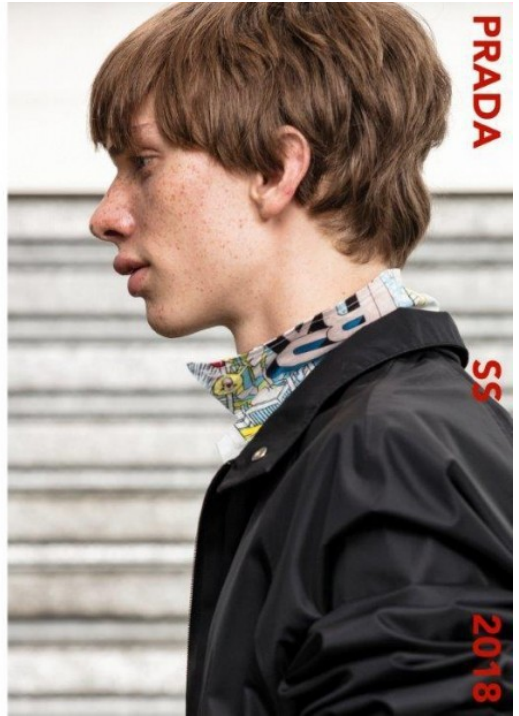

LUCAS ANTUNES

@_LUCASANTUNES
3 352 FOLLOWERS

RAUL BARBOSA
WILLIAN OLKOSKI
GABRIELA ESTEVES
VITOR ANDRADE
LUCAS ANTUNES
LISA HAETINGER
FELIPE MENEZES
FORD MODELS
PHOTOGRAPHY
JEFF SEGENREICH
F A S H I O N
YURI FARIA
B E A U T Y
MAX BITENCOURT

HEIGHT 6' 2"   CHEST 34"   WAIST 30½"
SHOE 11   HAIR RED   EYES GREEN

WILHELMINA