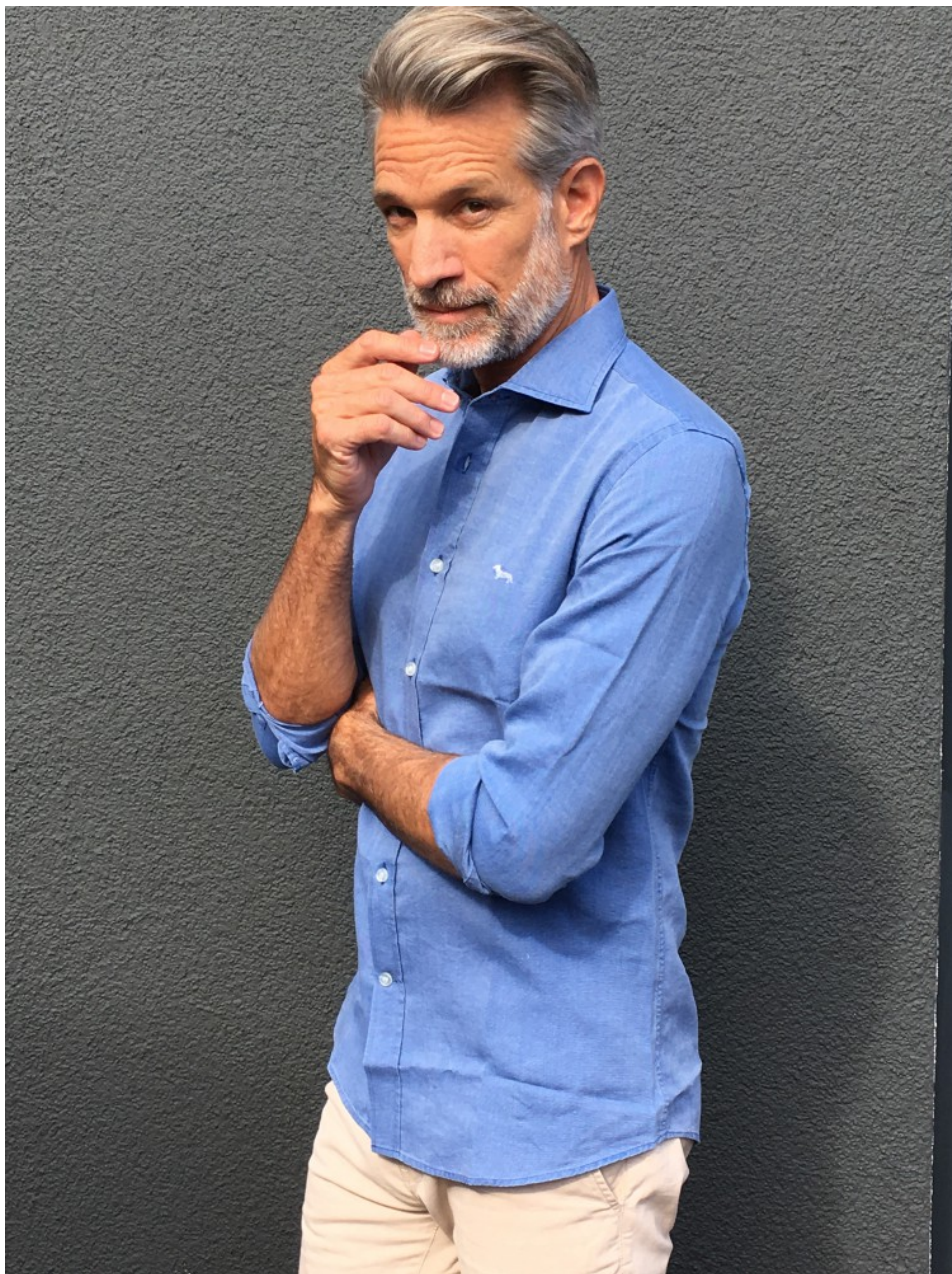

# TERRENCE SHEAHAN

@TERRENCESHEAHAN   
2 133 FOLLOWERS

HEIGHT 6' 0"    WAIST 31"  
SHOE 12    HAIR SALT AND PEPPER    EYES HAZEL

**WILHELMINA**