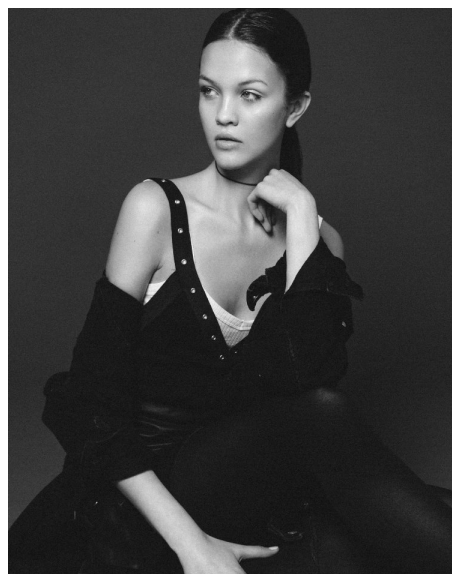

EMILIE WATERS

@EMILIEWATERS 
4 446 FOLLOWERS

HEIGHT 5' 10½" BUST 33½" WAIST 25½" HIPS 36"
SHOE 8 HAIR BROWN EYES BLUE

WILHELMINA