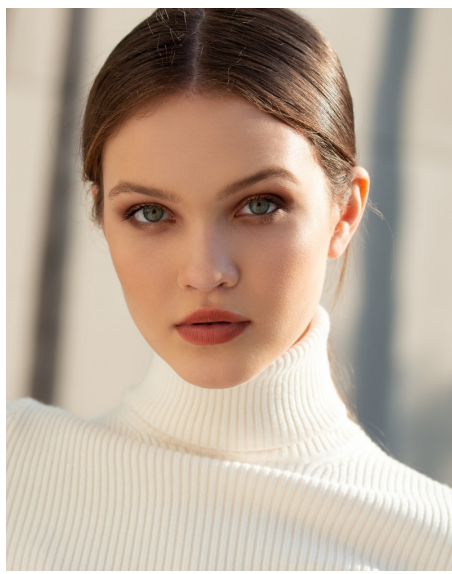

EMILIE WATERS

@EMILIEWATERS 
4 446 FOLLOWERS

HEIGHT 5' 10½" BUST 33½" WAIST 25½" HIPS 36"
SHOE 8 HAIR BROWN EYES BLUE

WILHELMINA