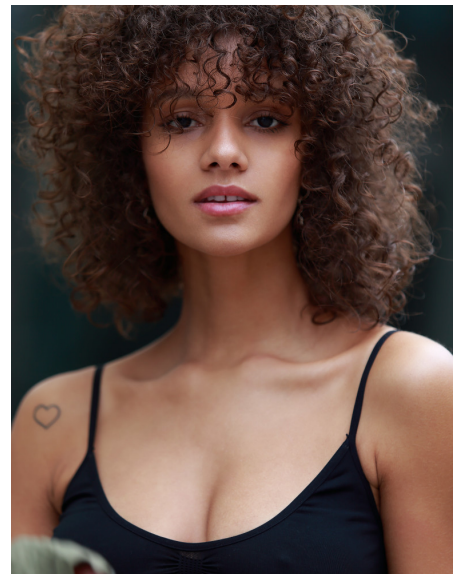

CAMILLA CURCINO

HEIGHT 5' 9" BUST 32½" WAIST 24" HIPS 35½"
SHOE 6 HAIR BROWN EYES BROWN

WILHELMINA