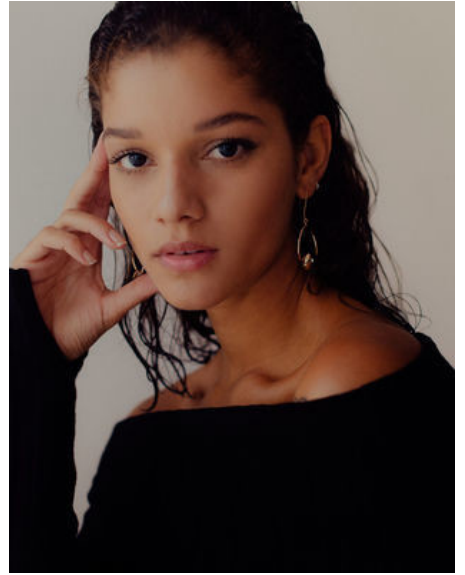

CAMILLA CURCINO

HEIGHT 5' 9" BUST 32½" WAIST 24" HIPS 35½"
SHOE 6 HAIR BROWN EYES BROWN

WILHELMINA