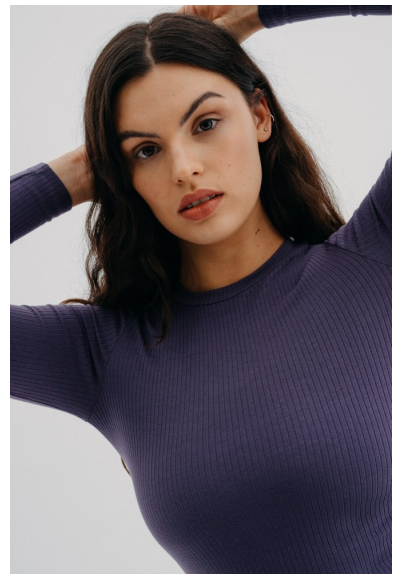

OLA

HEIGHT 5' 10" BUST 38" WAIST 30½" HIPS 41½"
SHOE 9½ HAIR BRUNETTE EYES BROWN

WILHELMINA