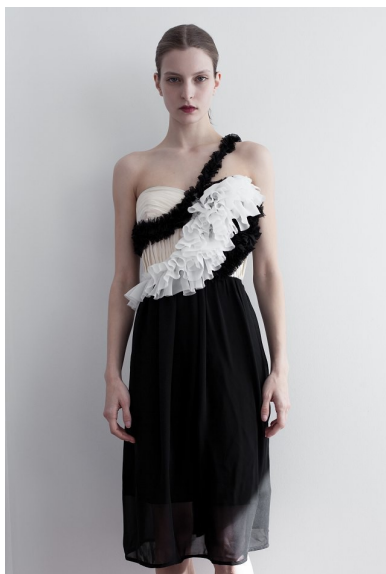

JORDAN SWAIL

@JORDANSWAIL 
6 856 FOLLOWERS

HEIGHT 5' 10" BUST 32" WAIST 23" HIPS 34"
SHOE 8½ HAIR BLOND EYES BLUE

WILHELMINA

JORDAN SWAIL

@JORDANSWAIL 
6 856 FOLLOWERS

HEIGHT 5' 10" BUST 32" WAIST 23" HIPS 34"
SHOE 8½ HAIR BLOND EYES BLUE

WILHELMINA