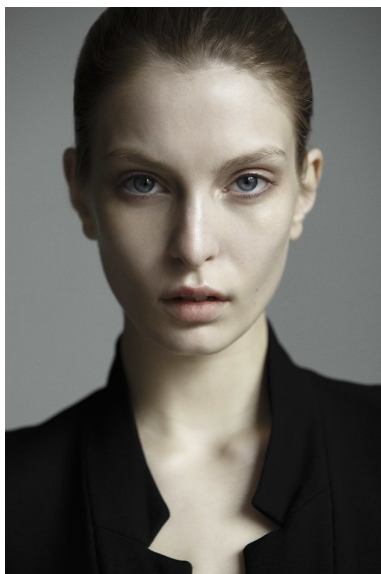

JORDAN SWAIL

@JORDANSWAIL 
6 856 FOLLOWERS

HEIGHT 5' 10" BUST 32" WAIST 23" HIPS 34"
SHOE 8½ HAIR BLOND EYES BLUE

WILHELMINA

JORDAN SWAIL

@JORDANSWAIL 
6 856 FOLLOWERS

HEIGHT 5' 10" BUST 32" WAIST 23" HIPS 34"
SHOE 8½ HAIR BLOND EYES BLUE

WILHELMINA