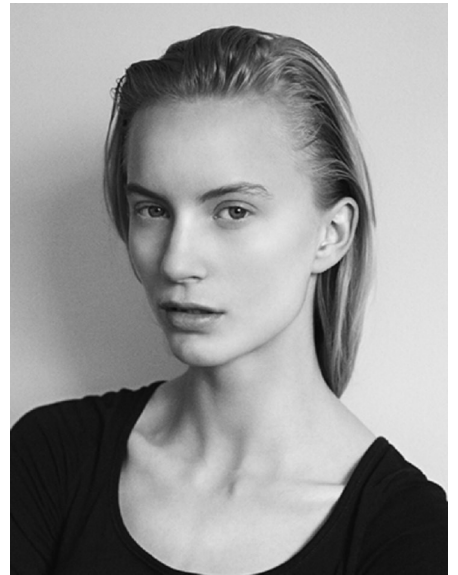

MARIE SANDER

HEIGHT 5' 9½" BUST 32" WAIST 23½" HIPS 35"
SHOE 7 HAIR BLOND EYES BLUE

WILHELMINA

MARIE SANDER

HEIGHT 5' 9½" BUST 32" WAIST 23½" HIPS 35"
SHOE 7 HAIR BLOND EYES BLUE

WILHELMINA