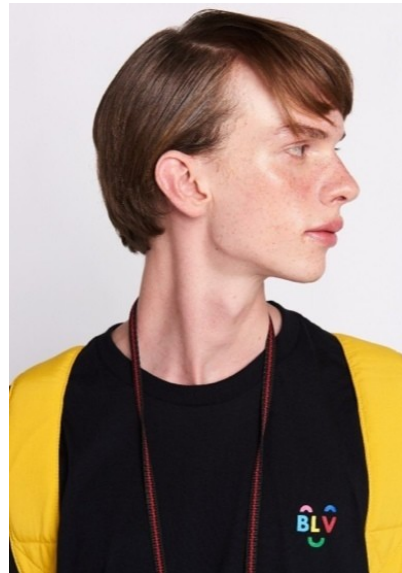

LUCAS ANTUNES

@_LUCASANTUNES
3 352 FOLLOWERS