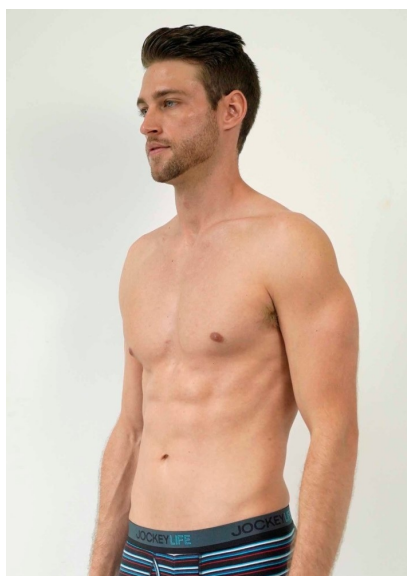

HEATH HUTCHINS

@HEATHHUTCHINS 
69.6K FOLLOWERS

HEIGHT 6' 1" CHEST 39" WAIST 31"
SHOE 11½ HAIR BROWN EYES BLUE

WILHELMINA