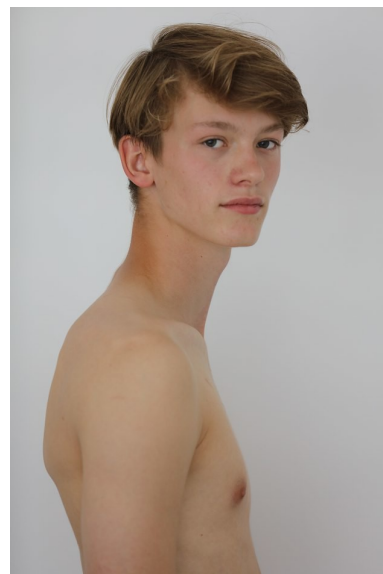

**DANIEL  
OLZE**

@DANIELOLZE   
2 045  
FOLLOWERS

HEIGHT 6' 1½"   CHEST 34½"   WAIST 27½"  
SHOE 11½   HAIR BLOND   EYES GREEN

**WILHELMINA**