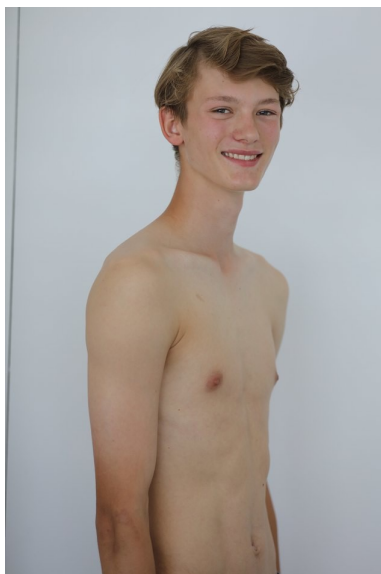

**DANIEL  
OLZE**

@DANIELOLZE   
2 045  
FOLLOWERS

HEIGHT 6' 1½"   CHEST 34½"   WAIST 27½"  
SHOE 11½   HAIR BLOND   EYES GREEN

**WILHELMINA**