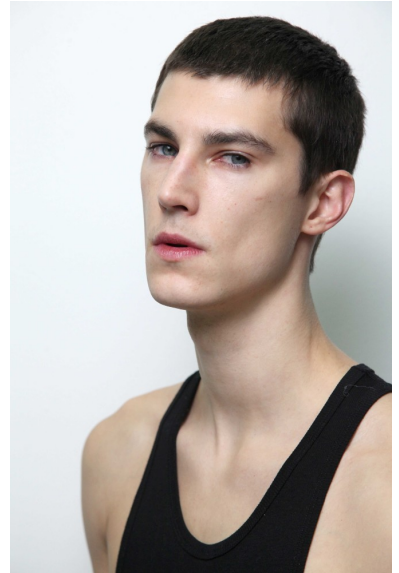

# JULIAN WEIGL

@JULI\_WEIGL   
8 579  
FOLLOWERS

HEIGHT 6' 2½" CHEST 36" WAIST 31"  
SHOE 10 HAIR BROWN EYES BLUE  
GREEN

# WILHELMINA