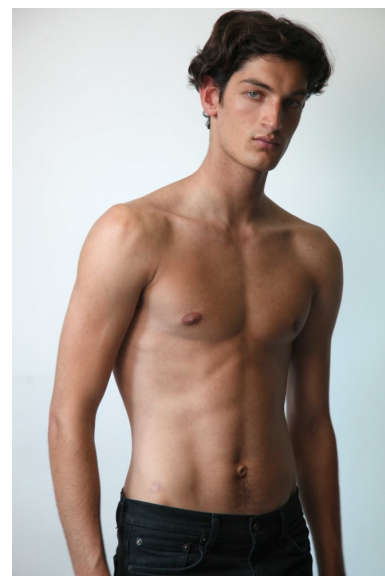

AARON SHANDEL

@AARONSHANDEL 
5 649 FOLLOWERS

HEIGHT 6' 2" CHEST 38" WAIST 28½"
SHOE 11 HAIR DARK BROWN EYES BLUE

WILHELMINA