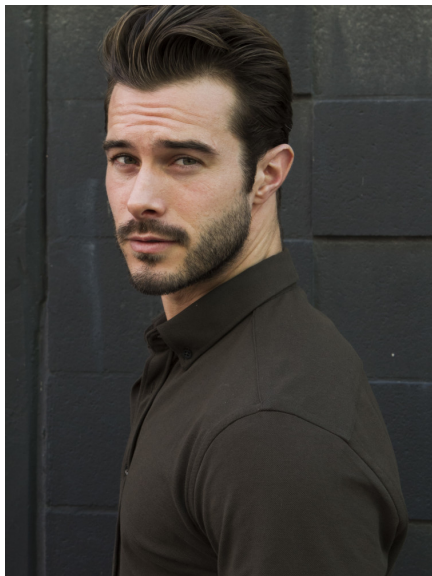

ALEX PRANGE

@ALEXPRANGE 
90.8K FOLLOWERS

HEIGHT 6' 1" CHEST 39" WAIST 31"
SHOE 10 HAIR BROWN EYES GREEN

WILHELMINA