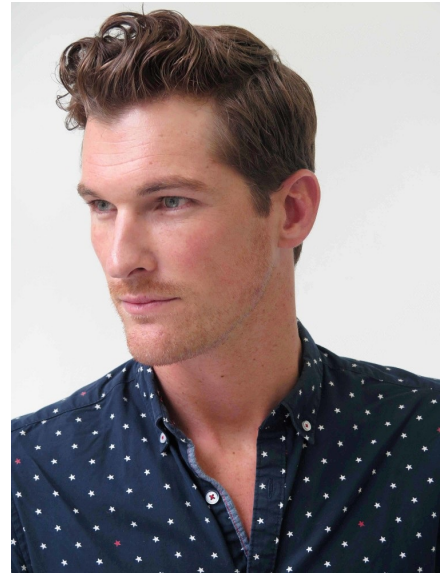

SEAN VAN SCHOOR

@SEANVANSCHOOR 
17.2K FOLLOWERS

HEIGHT 6' 2" WAIST 32"
SHOE 10 HAIR BROWN EYES BLUE

WILHELMINA