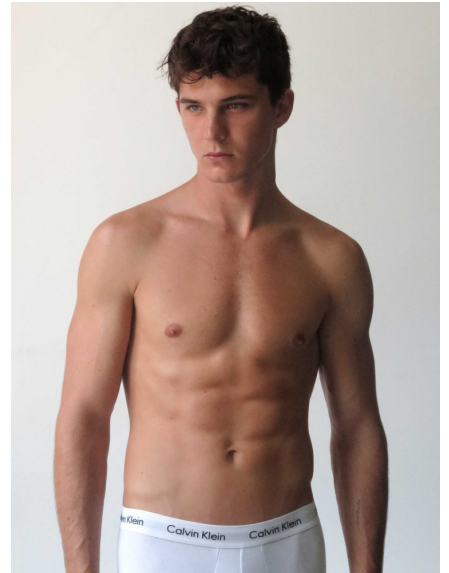

TOMMY HACKETT

@TOMMY_HACKETT 
76K FOLLOWERS

HEIGHT 6' 2" WAIST 31"
SHOE 11½ HAIR BROWN EYES BLUE

WILHELMINA