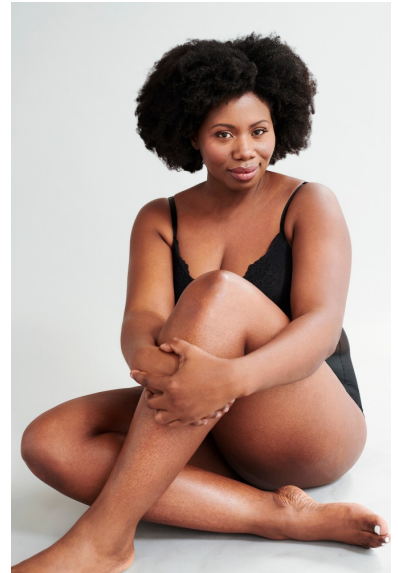

DANA TODD POPE

@DANATODDPOPE 
3 849 FOLLOWERS

HEIGHT 5' 9" BUST 41½" WAIST 36" HIPS 46"
SHOE 9 HAIR DARK BROWN EYES BROWN

WILHELMINA