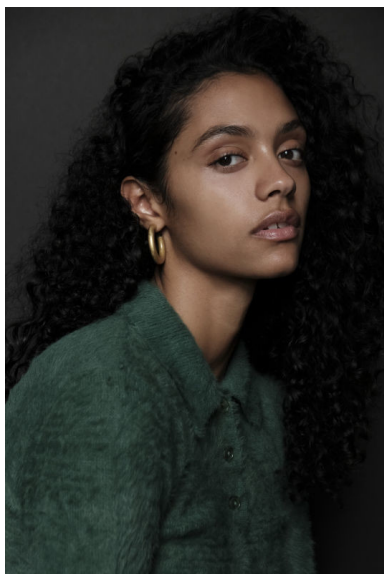

JAYCINA ALMOND

@JAYCINA 
51.2K
FOLLOWERS

HEIGHT 5' 8" BUST 34" WAIST 24" HIPS 34½"
SHOE 8 HAIR BLACK EYES BROWN

WILHELMINA

**JAYCINA
ALMOND**

@JAYCINA 
51.2K
FOLLOWERS

HEIGHT 5' 8" BUST 34" WAIST 24" HIPS 34½"
SHOE 8 HAIR BLACK EYES BROWN

WILHELMINA