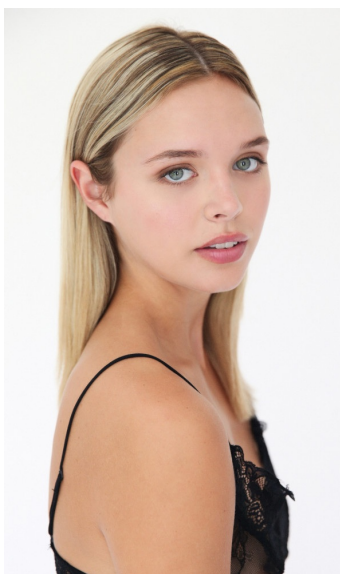

MADELEINE CRAVENS

@MADELEINECRAVENS 
5 122 FOLLOWERS

HEIGHT 5' 10" BUST 34" WAIST 26" HIPS 35"
SHOE 10 HAIR BLOND EYES GREEN SIZE 2-4

WILHELMINA