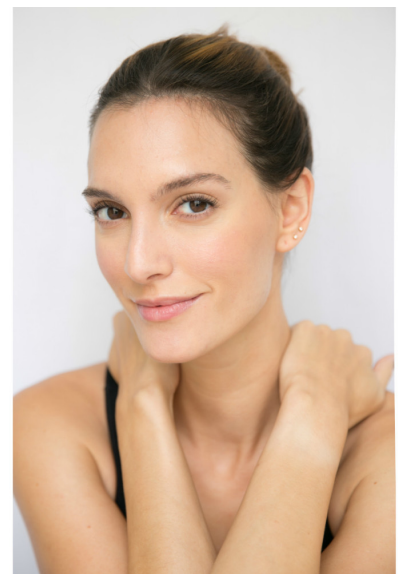

ESTEFANIA

HEIGHT 5' 8½" BUST 35" WAIST 23" HIPS 35"
SHOE 9 HAIR BROWN EYES BROWN

WILHELMINA

ESTEFANIA

HEIGHT 5' 8½" BUST 35" WAIST 23" HIPS 35"
SHOE 9 HAIR BROWN EYES BROWN

WILHELMINA