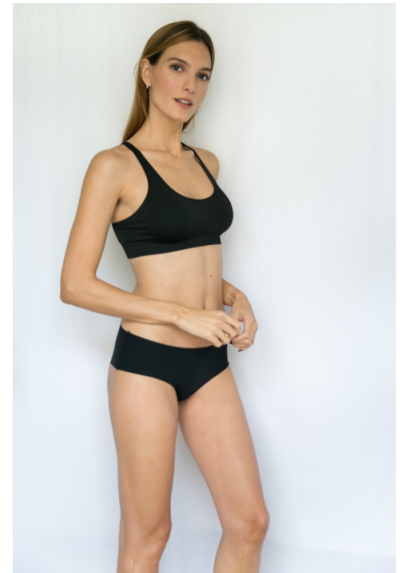

ESTEFANIA

HEIGHT 5' 8½" BUST 35" WAIST 23" HIPS 35"
SHOE 9 HAIR BROWN EYES BROWN

WILHELMINA

ESTEFANIA

HEIGHT 5' 8½" BUST 35" WAIST 23" HIPS 35"
SHOE 9 HAIR BROWN EYES BROWN

WILHELMINA