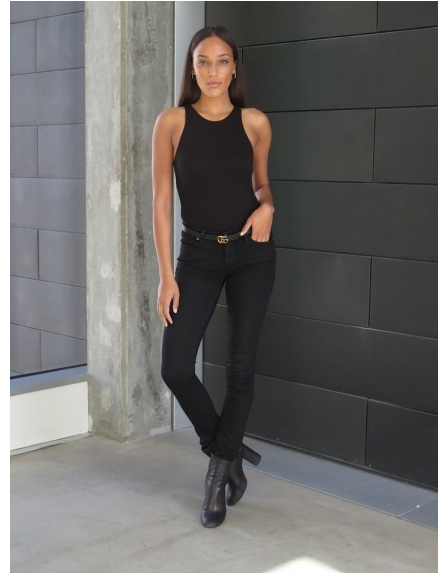

SHELBY COLEMAN

@SHELBSCOLEMAN 
15.9K FOLLOWERS

HEIGHT 5' 9" BUST 34" WAIST 24" HIPS 35"
SHOE 9½ HAIR BROWN EYES BROWN SIZE 2

WILHELMINA