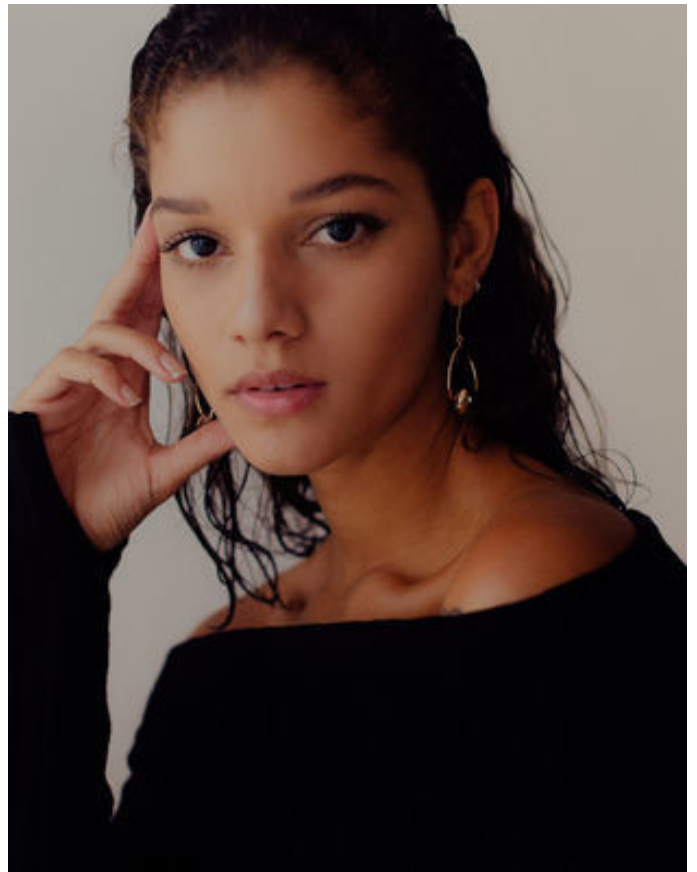

**CAMILLA
CURCINO**

HEIGHT 5' 9" BUST 32½" WAIST 24" HIPS 35½"
SHOE 6 HAIR BROWN EYES BROWN

WILHELMINA

CAMILLA CURCINO

HEIGHT 5' 9" BUST 32½" WAIST 24" HIPS 35½"
SHOE 6 HAIR BROWN EYES BROWN

WILHELMINA

CAMILLA CURCINO

HEIGHT 5' 9" BUST 32½" WAIST 24" HIPS 35½"
SHOE 6 HAIR BROWN EYES BROWN

WILHELMINA