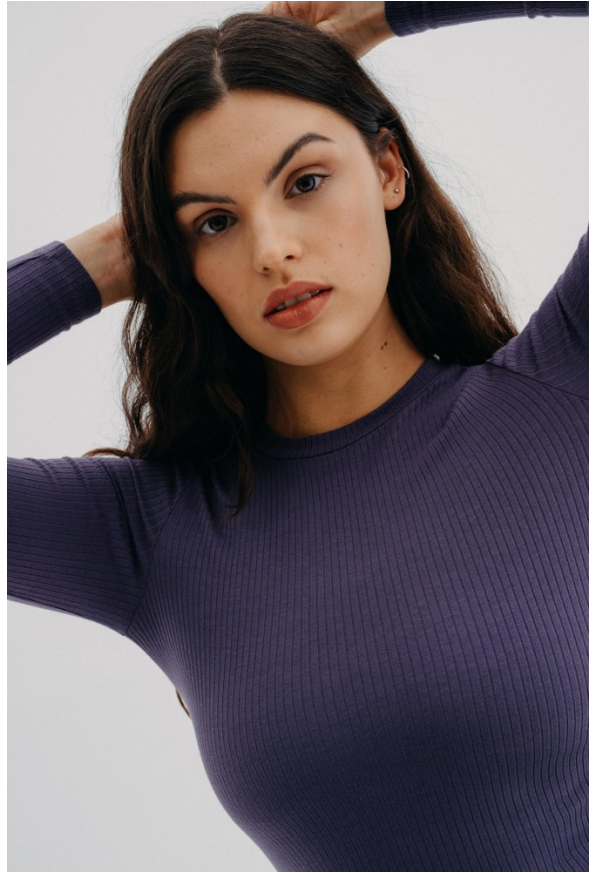

OLA

HEIGHT 5' 10"   BUST 38"   WAIST 30½"   HIPS 41½"
SHOE 9½   HAIR BRUNETTE   EYES BROWN

WILHELMINA