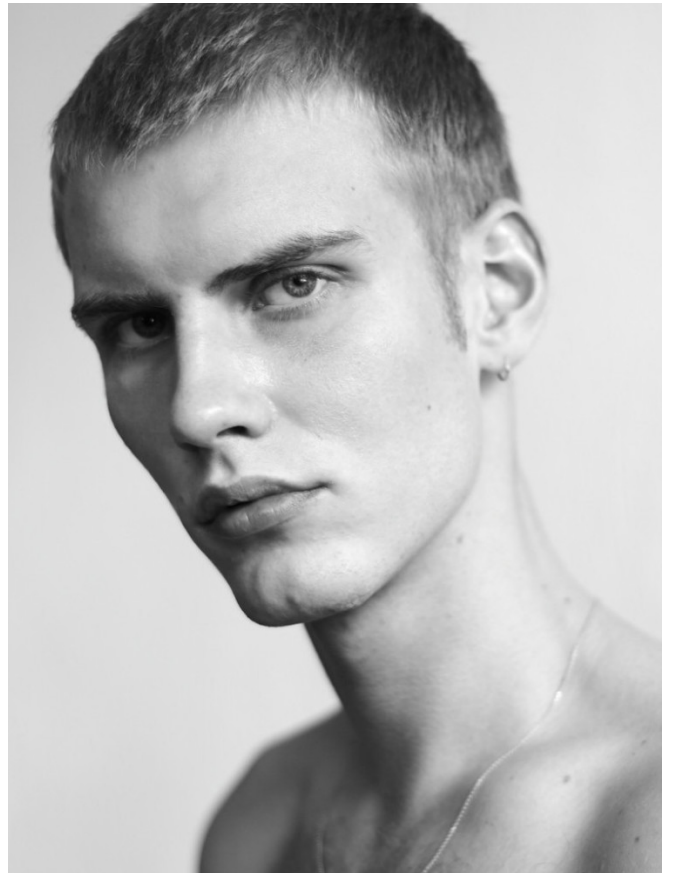

**SJORS
SMIT**

@SJRSSMT 
4 376
FOLLOWERS

HEIGHT 6' 2½" CHEST 35½" WAIST 28½" HIPS 35½"
SHOE 10 HAIR BLOND EYES BLUE

WILHELMINA

**SJORS
SMIT**

@SJRSSMT 
4 376
FOLLOWERS

HEIGHT 6' 2½" CHEST 35½" WAIST 28½" HIPS 35½"
SHOE 10 HAIR BLOND EYES BLUE

WILHELMINA