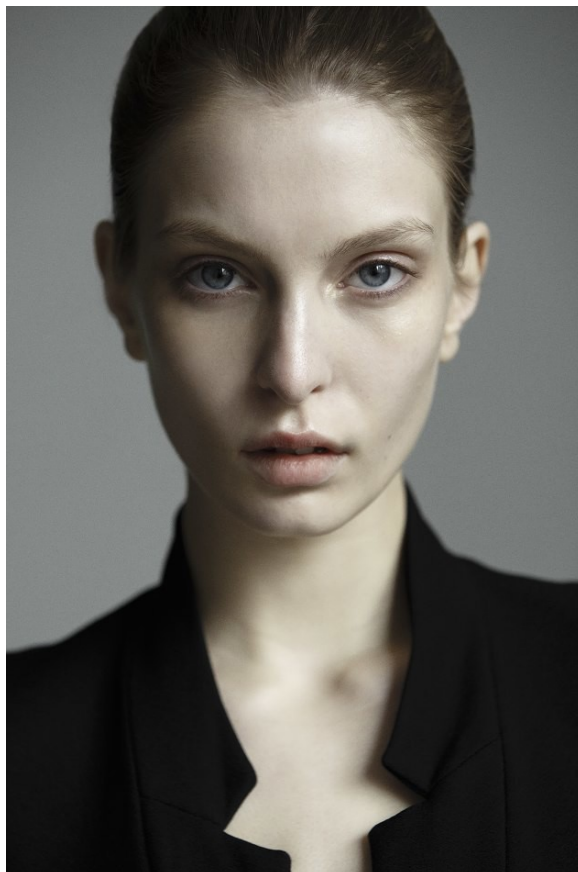

JORDAN SWAIL

@JORDANSWAIL
6 851 FOLLOWERS

HEIGHT 5' 10"   BUST 32"   WAIST 23"   HIPS 34"
SHOE 8½   HAIR BLOND   EYES BLUE

WILHELMINA