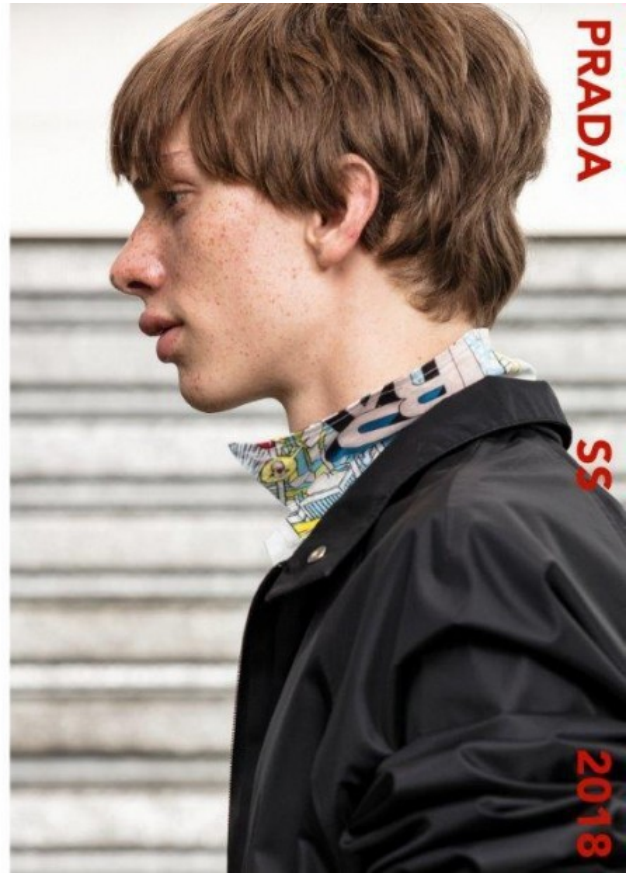

LUCAS ANTUNES

@_LUCASANTUNES
3 335 FOLLOWERS

RAUL BARBOSA
WILLIAN OLKOSKI
GABRIELA ESTEVES
VITOR ANDRADE
LUCAS ANTUNES
LISA HAETINGER
FELIPE MENEZES
FORD MODELS
PHOTOGRAPHY
JEFF SEGENREICH
FASHION
YURI FARIA
BEAUTY
MAX BITENCOURT

HEIGHT 6' 2" CHEST 34" WAIST 30½"
SHOE 11 HAIR RED EYES GREEN

WILHELMINA