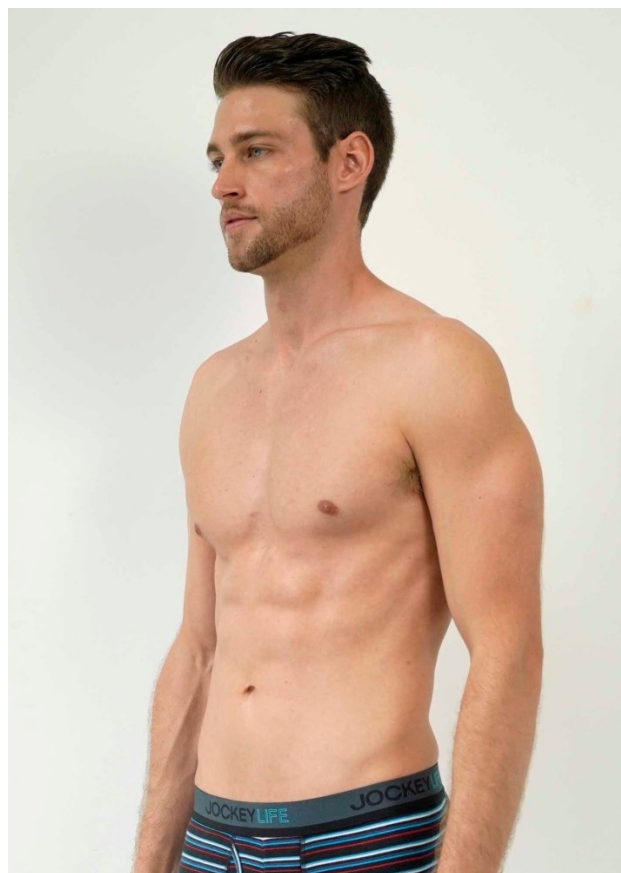

# HEATH HUTCHINS

@HEATHHUTCHINS   
69.6K FOLLOWERS

HEIGHT 6' 1"    CHEST 39"    WAIST 31"  
SHOE 11½    HAIR BROWN    EYES BLUE

**WILHELMINA**