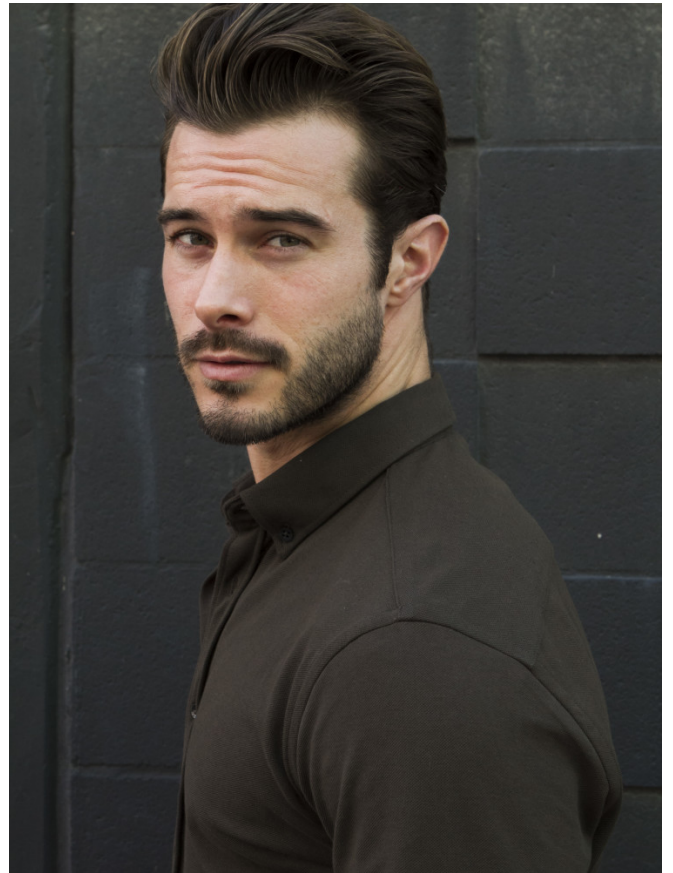

ALEX PRANGE

@ALEXPRANGE 
90.8K FOLLOWERS

HEIGHT 6' 1" CHEST 39" WAIST 31"
SHOE 10 HAIR BROWN EYES GREEN

WILHELMINA

ALEX PRANGE

@ALEXPRANGE 
90.8K FOLLOWERS

HEIGHT 6' 1" CHEST 39" WAIST 31"
SHOE 10 HAIR BROWN EYES GREEN

WILHELMINA

**ALEX
PRANGE**

@ALEXPRANGE 
90.8K FOLLOWERS

HEIGHT 6' 1" CHEST 39" WAIST 31"
SHOE 10 HAIR BROWN EYES GREEN

WILHELMINA