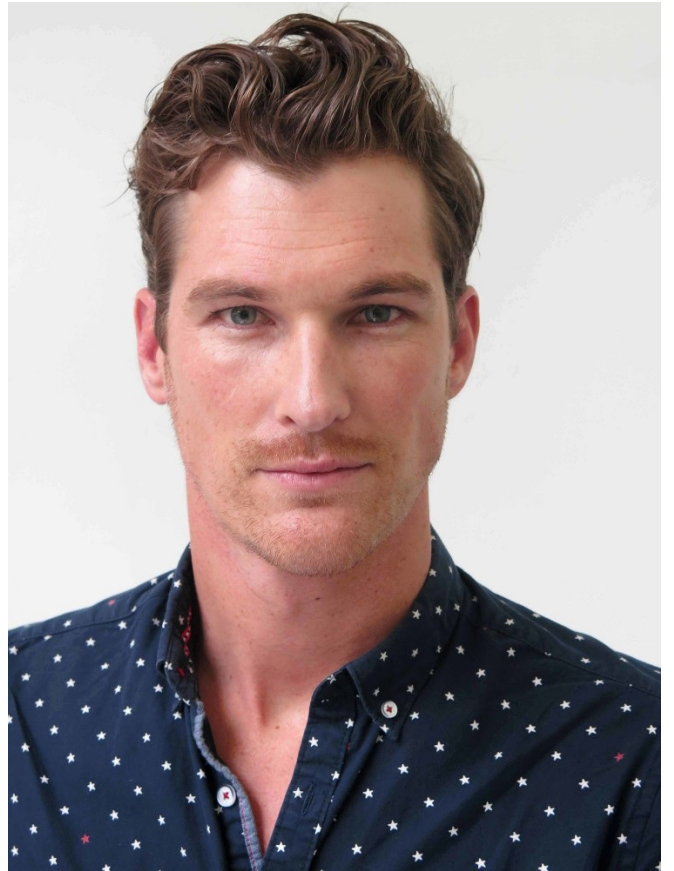

SEAN VAN SCHOOR

@SEANVANSCHOOR 
17.2K FOLLOWERS

HEIGHT 6' 2" WAIST 32"
SHOE 10 HAIR BROWN EYES BLUE

WILHELMINA

SEAN VAN SCHOOR

@SEANVANSCHOOR 
17.2K FOLLOWERS

HEIGHT 6' 2" WAIST 32"
SHOE 10 HAIR BROWN EYES BLUE

WILHELMINA