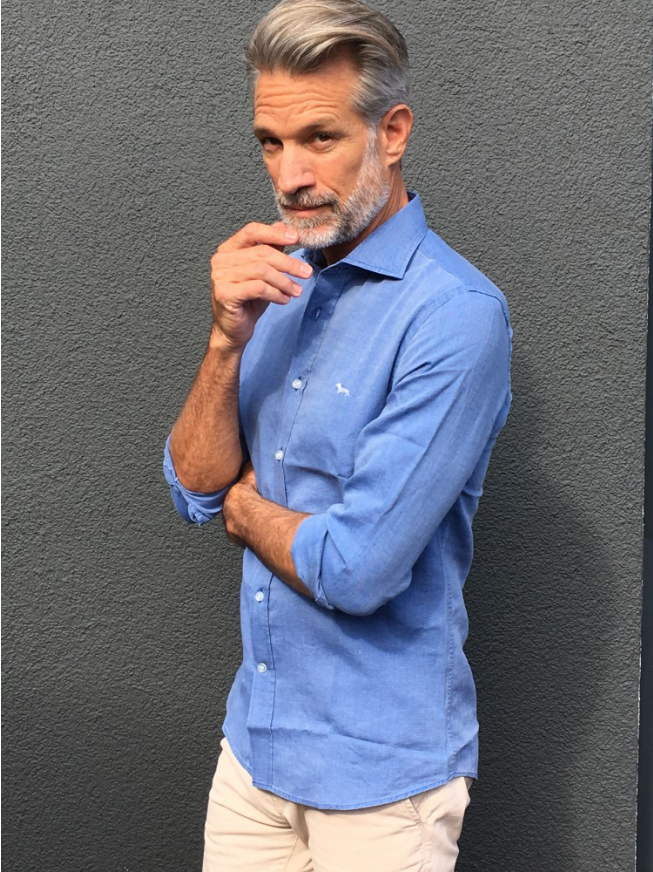

TERRENCE SHEAHAN

@TERRENCESHEAHAN 
2 133 FOLLOWERS

HEIGHT 6' 0" WAIST 31"
SHOE 12 HAIR SALT AND PEPPER EYES
HAZEL

WILHELMINA