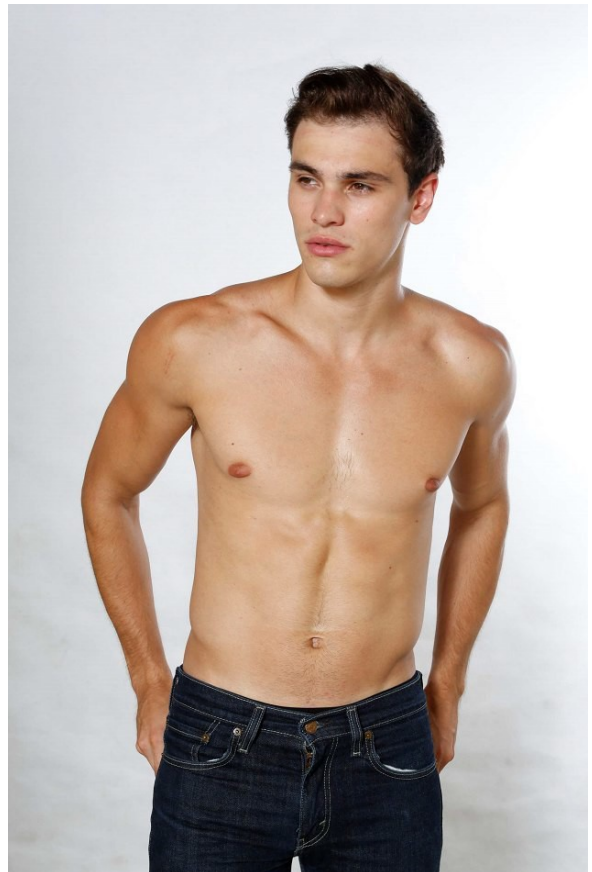

**DAVID
HOWLAND**

@DHOWLAND981 
13.8K FOLLOWERS

HEIGHT 6' 1½" WAIST 31"
SHOE 9½ HAIR BROWN EYES BROWN

WILHELMINA

DAVID HOWLAND

@DHOWLAND981 
13.8K FOLLOWERS

HEIGHT 6' 1½" WAIST 31"
SHOE 9½ HAIR BROWN EYES BROWN

WILHELMINA

DAVID HOWLAND

@DHOWLAND981 
13.8K FOLLOWERS

HEIGHT 6' 1½" WAIST 31"
SHOE 9½ HAIR BROWN EYES BROWN

WILHELMINA