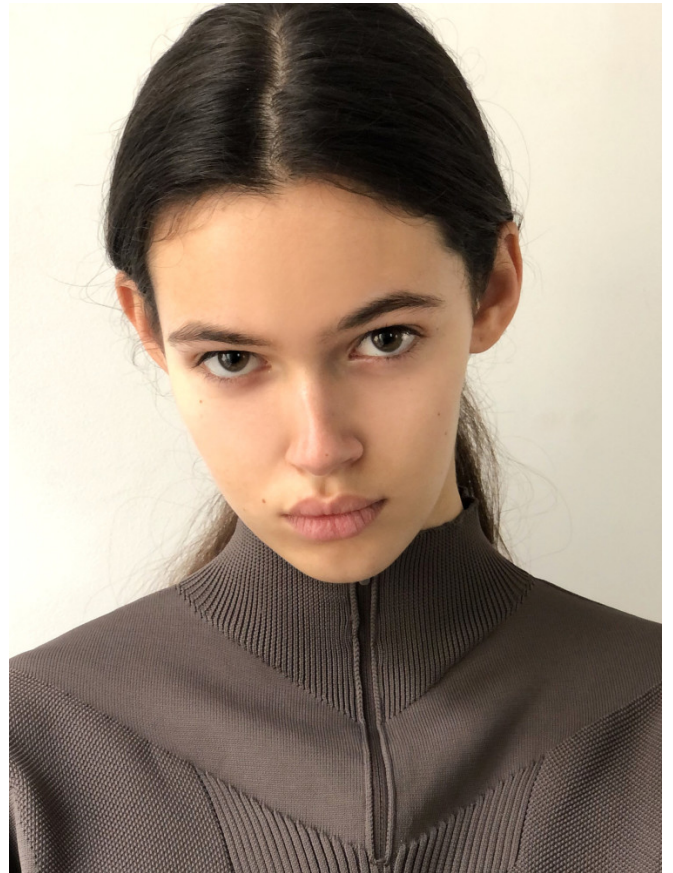

LOAN

HEIGHT 5' 10" BUST 32" WAIST 23" HIPS 34"

WILHELMINA

LOAN

HEIGHT 5' 10" BUST 32" WAIST 23" HIPS 34"

WILHELMINA