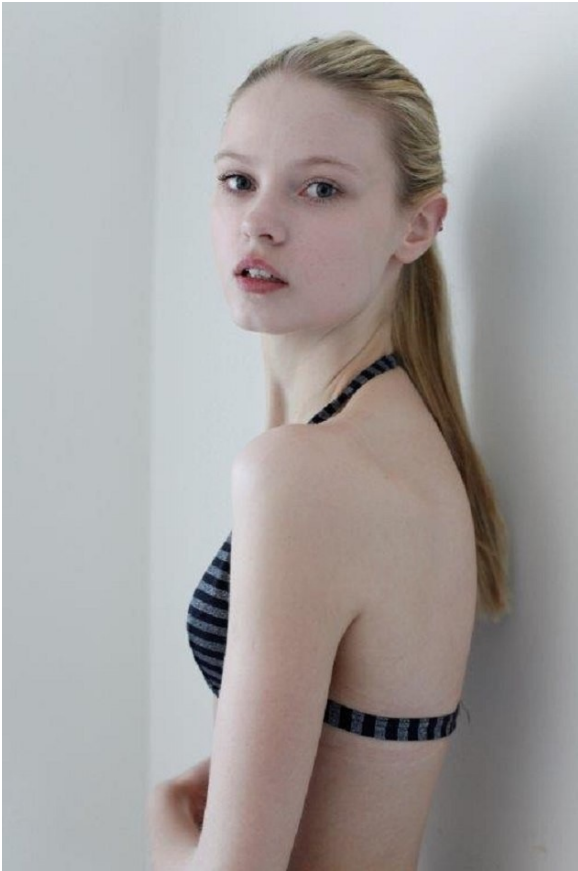

**ADEELE
RASSEL**

@ADEELERASSEL 
1 967 FOLLOWERS

HEIGHT 5' 10½" BUST 32" WAIST 24" HIPS 34½"
SHOE 10 HAIR BLOND EYES BLUE

WILHELMINA

ADEELE RASSEL

@ADEELERASSEL 
1967 FOLLOWERS

HEIGHT 5' 10½" BUST 32" WAIST 24" HIPS 34½"
SHOE 10 HAIR BLOND EYES BLUE

WILHELMINA