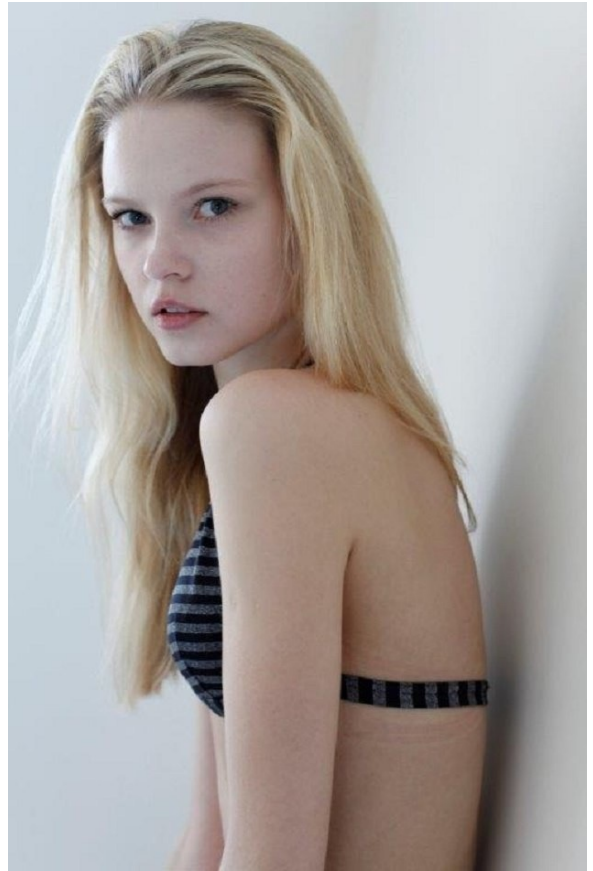

**ADEELE
RASSEL**

@ADEELERASSEL 
1 967 FOLLOWERS

HEIGHT 5' 10½" BUST 32" WAIST 24" HIPS 34½"
SHOE 10 HAIR BLOND EYES BLUE

WILHELMINA

ADEELE RASSEL

@ADEELERASSEL 
1967 FOLLOWERS

HEIGHT 5' 10½" BUST 32" WAIST 24" HIPS 34½"
SHOE 10 HAIR BLOND EYES BLUE

WILHELMINA