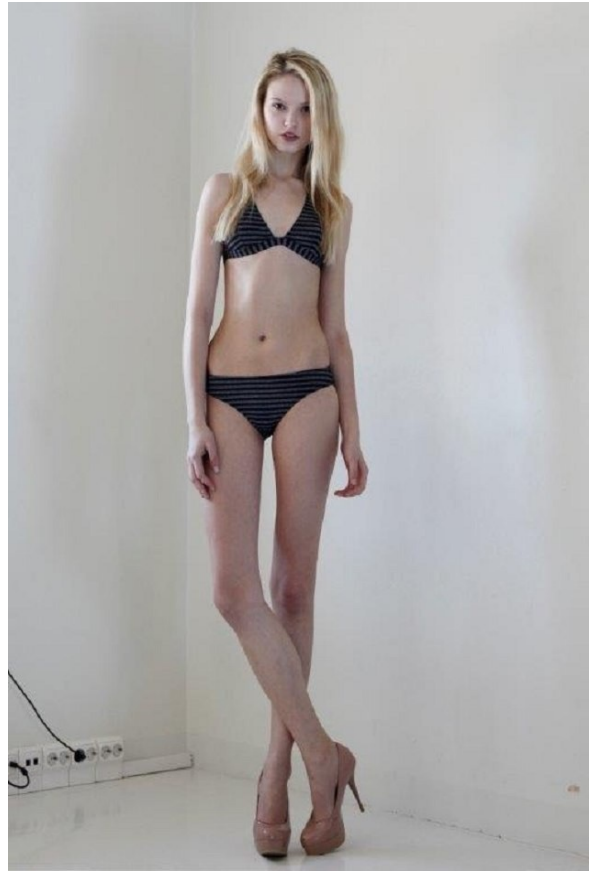

**ADEELE
RASSEL**

@ADEELERASSEL 
1 967 FOLLOWERS

HEIGHT 5' 10½" BUST 32" WAIST 24" HIPS 34½"
SHOE 10 HAIR BLOND EYES BLUE

WILHELMINA

ADEELE RASSEL

@ADEELERASSEL 
1967 FOLLOWERS

HEIGHT 5' 10½" BUST 32" WAIST 24" HIPS 34½"
SHOE 10 HAIR BLOND EYES BLUE

WILHELMINA