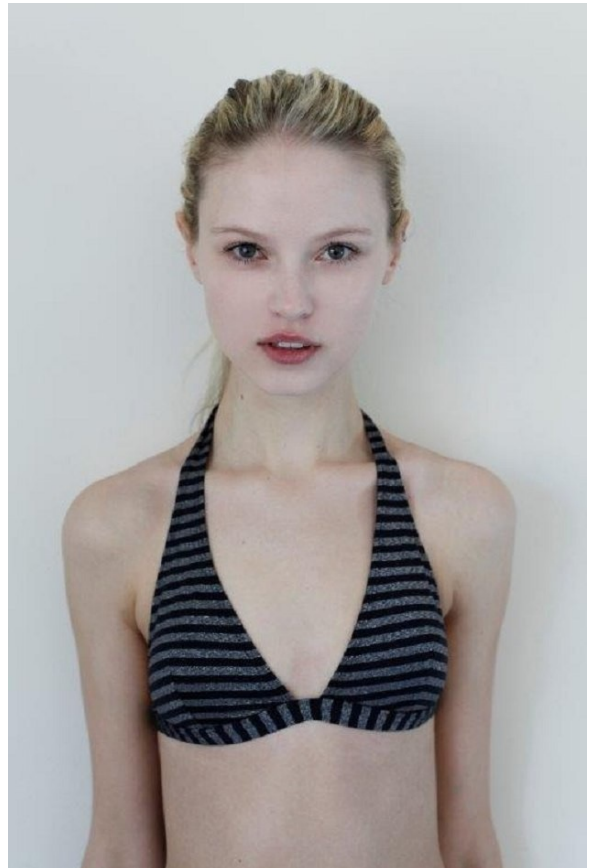

**ADEELE
RASSEL**

@ADEELERASSEL 
1 967 FOLLOWERS

HEIGHT 5' 10½" BUST 32" WAIST 24" HIPS 34½"
SHOE 10 HAIR BLOND EYES BLUE

WILHELMINA

ADEELE RASSEL

@ADEELERASSEL 
1967 FOLLOWERS

HEIGHT 5' 10½" BUST 32" WAIST 24" HIPS 34½"
SHOE 10 HAIR BLOND EYES BLUE

WILHELMINA