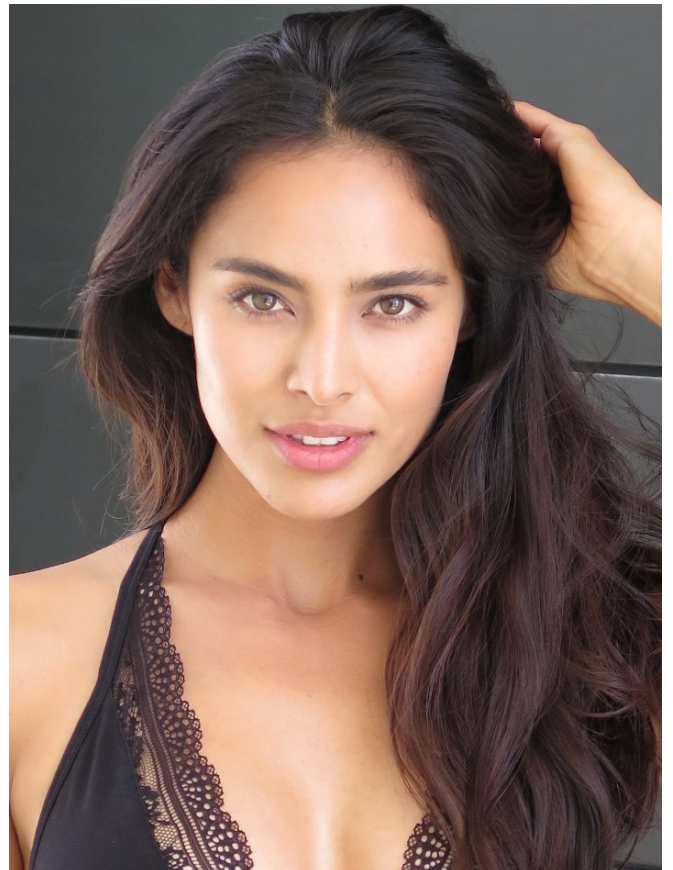

**ADRIANA
VILLARREAL**

@ADRIANA_VILLARREAL_ 
2 067 FOLLOWERS

HEIGHT 5' 8" BUST 34" WAIST 24" HIPS 35"
SHOE 8 HAIR BLACK EYES HAZEL SIZE 2

WILHELMINA

HEIGHT 5' 8" BUST 34" WAIST 24" HIPS 35"
SHOE 8 HAIR BLACK EYES HAZEL SIZE 2

WILHELMINA